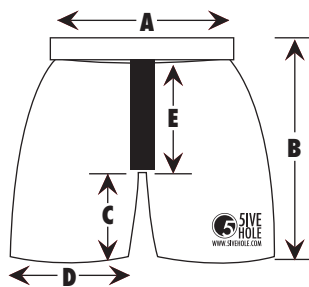

# ICE HOCKEY JERSEY

SIZING	INCHES	YS	YM	YL	YXL	XS	S	M	L	XL	2XL	GC
<b>A</b>	CHEST SIZE (UNDER ARM)	17	19	21	22	19	21	23	25	27	29	31.5
<b>B</b>	LENGTH (SHOULDER TO HEM)	23	24	25	26	27	29	29	31	33	33	33
<b>C</b>	ARMYHOLE	8	8	9	9	9	9.5	10	11	12	13	15.5
<b>D</b>	SLEEVE LENGTH	16	16.8	16.8	16.8	17.5	17.5	18.8	20	20	20.5	19
<b>E</b>	CUFF	4.5	4.5	5.5	5.5	6.5	6.5	6.5	6.5	7.5	7.5	10

# SUBLIMATED SOCKS

SIZING	INCHES	YL	YXL	S	M	L	XL	XXL
<b>A</b>	LENGTH	21	23	25	27	29	31	33
<b>B</b>	THIGH OPENING	8	8.5	9	9.5	10.5	11	12
<b>C</b>	ANKLE OPENING	4	4.25	4.5	5	5.75	6.5	7

# CUSTOM SHELLS/BREEZERS

SIZING	INCHES	YXS	YS	YM	YL	YXL	S	M	L	XL	XXL
<b>A</b>	WAIST	17.75	18	18	19.5	19	19.5	20.5	21	23	23.5
<b>B</b>	LENGTH	15	16.25	17.5	18	18.25	19.5	20.5	21.5	22.25	23.5
<b>C</b>	INSEAM	9.5	9.5	10	10	10.5	10.5	10.5	10.75	11	11
<b>D</b>	LEG OPENING	10.75	11.5	12	12.5	12.75	12.75	13.5	13.75	14.5	15
<b>E</b>	MIDDLE	13	13.5	14	14.5	14.5	14.5	15.5	16	16	17