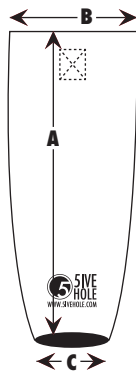

# ICE HOCKEY JERSEY

SIZING	INCHES	YS	YM	YL	YXL	XS	S	M	L	XL	2XL	GC
<b>A</b>	CHEST SIZE (UNDER ARM)	17	19	21	22	19	21	23	25	27	29	31.5
<b>B</b>	LENGTH (SHOULDER TO HEM)	23	24	25	26	27	29	29	31	33	33	33
<b>C</b>	ARMYHOLE	8	8	9	9	9	9.5	10	11	12	13	15.5
<b>D</b>	SLEEVE LENGTH	16	16.8	16.8	16.8	17.5	17.5	18.8	20	20	20.5	19
<b>E</b>	CUFF	4.5	4.5	5.5	5.5	6.5	6.5	6.5	6.5	7.5	7.5	10

# SUBLIMATED SOCKS

SIZING	INCHES	YL	YXL	S	M	L	XL	XXL
<b>A</b>	LENGTH	21	23	25	27	29	31	33
<b>B</b>	THIGH OPENING	8	8.5	9	9.5	10.5	11	12
<b>C</b>	ANKLE OPENING	4	4.25	4.5	5	5.75	6.5	7

# CUSTOM SHELLS/BREEZERS

SIZING	INCHES	YXS	YS	YM	YL	YXL	S	M	L	XL	XXL
<b>A</b>	WAIST	17.75	18	18	19.5	19	19.5	20.5	21	23	23.5
<b>B</b>	LENGTH	15	16.25	17.5	18	18.25	19.5	20.5	21.5	22.25	23.5
<b>C</b>	INSEAM	9.5	9.5	10	10	10.5	10.5	10.5	10.75	11	11
<b>D</b>	LEG OPENING	10.75	11.5	12	12.5	12.75	12.75	13.5	13.75	14.5	15
<b>E</b>	MIDDLE	13	13.5	14	14.5	14.5	14.5	15.5	16	16	17