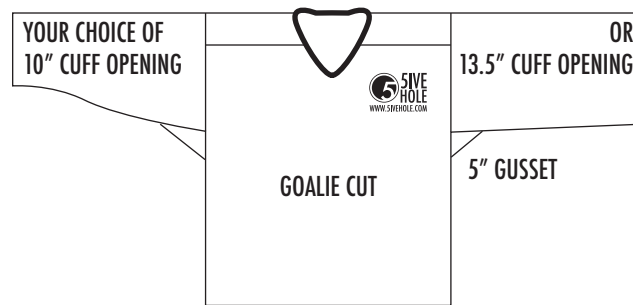

# ICE HOCKEY JERSEY

SIZING	INCHES	YS	YM	YL	YXL	XS	S	M	L	XL	2XL	GC
<b>A</b>	CHEST SIZE (UNDER ARM)	17	19	21	22	19	21	23	25	27	29	31.5
<b>B</b>	LENGTH (SHOULDER TO HEM)	23	24	25	26	27	29	29	31	33	33	33
<b>C</b>	ARMYHOLE	8	8	9	9	9	9.5	10	11	12	13	15.5
<b>D</b>	SLEEVE LENGTH	16	16.8	16.8	16.8	17.5	17.5	18.8	20	20	20.5	19
<b>E</b>	CUFF	4.5	4.5	5.5	5.5	6.5	6.5	6.5	6.5	7.5	7.5	10

# SUBLIMATED SOCKS

SIZING	INCHES	YL	YXL	S	M	L	XL	XXL
<b>A</b>	LENGTH	21	23	25	27	29	31	33
<b>B</b>	THIGH OPENING	8	8.5	9	9.5	10.5	11	12
<b>C</b>	ANKLE OPENING	4	4.25	4.5	5	5.75	6.5	7

# CUSTOM SHELLS/BREEZERS

SIZING	INCHES	YXS	YS	YM	YL	YXL	S	M	L	XL	XXL
<b>A</b>	WAIST	17.75	18	18	19.5	19	19.5	20.5	21	23	23.5
<b>B</b>	LENGTH	15	16.25	17.5	18	18.25	19.5	20.5	21.5	22.25	23.5
<b>C</b>	INSEAM	9.5	9.5	10	10	10.5	10.5	10.5	10.75	11	11
<b>D</b>	LEG OPENING	10.75	11.5	12	12.5	12.75	12.75	13.5	13.75	14.5	15
<b>E</b>	MIDDLE	13	13.5	14	14.5	14.5	14.5	15.5	16	16	17