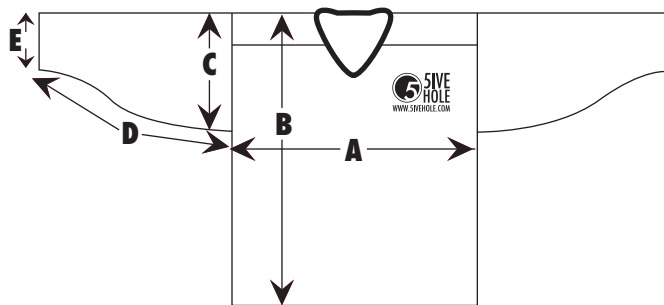

# ICE HOCKEY JERSEY

SIZING	INCHES	YS	YM	YL	YXL	XS	S	M	L	XL	2XL	GC
<b>A</b>	CHEST SIZE (UNDER ARM)	17	19	21	22	19	21	23	25	27	29	31.5
<b>B</b>	LENGTH (SHOULDER TO HEM)	23	24	25	26	27	29	29	31	33	33	33
<b>C</b>	ARMYHOLE	8	8	9	9	9	9.5	10	11	12	13	15.5
<b>D</b>	SLEEVE LENGTH	16	16.8	16.8	16.8	17.5	17.5	18.8	20	20	20.5	19
<b>E</b>	CUFF	4.5	4.5	5.5	5.5	6.5	6.5	6.5	6.5	7.5	7.5	10

# SUBLIMATED SOCKS

SIZING	INCHES	YL	YXL	S	M	L	XL	XXL
<b>A</b>	LENGTH	21	23	25	27	29	31	33
<b>B</b>	THIGH OPENING	8	8.5	9	9.5	10.5	11	12
<b>C</b>	ANKLE OPENING	4	4.25	4.5	5	5.75	6.5	7

# CUSTOM SHELLS/BREEZERS

SIZING	INCHES	YXS	YS	YM	YL	YXL	S	M	L	XL	XXL
<b>A</b>	WAIST	17.75	18	18	19.5	19	19.5	20.5	21	23	23.5
<b>B</b>	LENGTH	15	16.25	17.5	18	18.25	19.5	20.5	21.5	22.25	23.5
<b>C</b>	INSEAM	9.5	9.5	10	10	10.5	10.5	10.5	10.75	11	11
<b>D</b>	LEG OPENING	10.75	11.5	12	12.5	12.75	12.75	13.5	13.75	14.5	15
<b>E</b>	MIDDLE	13	13.5	14	14.5	14.5	14.5	15.5	16	16	17