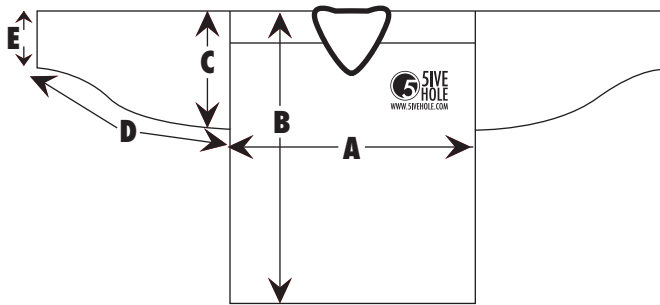

OVERSIZE HOCKEY JERSEY: 2XL - 6XL

SIZING	INCHES	2XL	3XL	4XL	5XL	6XL
A	CHEST SIZE (UNDER ARM)	29	31	33	35	37
B	LENGTH (SHOULDER TO HEM)	33	34	34	35	35
C	ARMYHOLE	13	14	15	16	17
D	SLEEVE LENGTH	20.5	21.5	22	22.5	23
E	CUFF	7.5	8	8	8.5	8.5

GOALIE JERSEY SIZING

SIZING	INCHES	GCYTH	GCO	GC1	GC2	GC3	GC4
A	CHEST SIZE (UNDER ARM)	25.5	27.5	29.5	31.5	33.5	35.5
B	LENGTH (SHOULDER TO HEM)	28	30	32	33	33.5	34
C	ARMYHOLE	12.5	12.5	14.5	15.5	15.5	15.5
D	SLEEVE LENGTH	14	16	18	19	20	21
E	CUFF	8	10	10	10	10	10