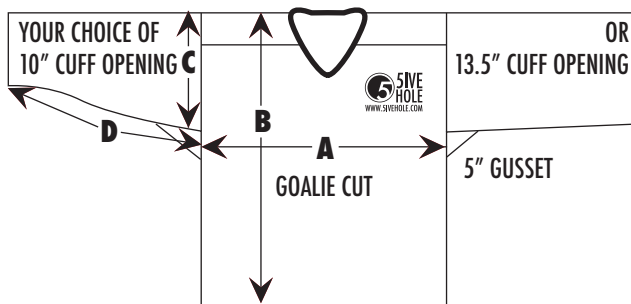

OVERSIZE HOCKEY JERSEY: 2XL - 6XL

SIZING	INCHES	2XL	3XL	4XL	5XL	6XL
A	CHEST SIZE (UNDER ARM)	29	31	33	35	37
B	LENGTH (SHOULDER TO HEM)	33	34	34	35	35
C	ARMYHOLE	13	14	15	16	17
D	SLEEVE LENGTH	20.5	21.5	22	22.5	23
E	CUFF	7.5	8	8	8.5	8.5

GOALIE JERSEY SIZING

SIZING	INCHES	GCYTH	GCO	GC1	GC2	GC3	GC4
A	CHEST SIZE (UNDER ARM)	25.5	27.5	29.5	31.5	33.5	35.5
B	LENGTH (SHOULDER TO HEM)	28	30	32	33	33.5	34
C	ARMYHOLE	12.5	12.5	14.5	15.5	15.5	15.5
D	SLEEVE LENGTH	14	16	18	19	20	21
E	CUFF	8	10	10	10	10	10