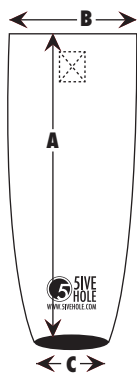

SUBLIMATED SOCKS

SIZING	INCHES	YXL	S	M	L	XL	XXL
A	LENGTH	23	25	27	29	31	33
B	THIGH OPENING	8.5	9	9.5	10.5	11	12
C	ANKLE OPENING	4.25	4.5	5	5.75	6.5	7

CUSTOM INLINE PANTS

SIZING	INCHES	YXS	YS	YM	YL	XS	S	M	L	XL	XXL
A	LENGTH	28	30	32	34	36	38	41	43	45	47
B	WAIST	20-22	22-24	24-26	26-28	28-30	30-32	32-34	34-36	38-40	40-42
C	HIP	30	34	37	40	43	46	50	54	58	62
D	LEG OPENING	14	15	16	18	20	21	23	25	27	29

CUSTOM SHELLS/BREEZERS

SIZING	INCHES	YXS	YS	YM	YL	YXL	S	M	L	XL	XXL
A	WAIST	17.75	18	18	19.5	19	19.5	20.5	21	23	23.5
B	LENGTH	15	16.25	17.5	18	18.25	19.5	20.5	21.5	22.25	23.5
C	INSEAM	9.5	9.5	10	10	10.5	10.5	10.5	10.75	11	11
D	LEG OPENING	10.75	11.5	12	12.5	12.75	12.75	13.5	13.75	14.5	15
E	MIDDLE	13	13.5	14	14.5	14.5	14.5	15.5	16	16	17