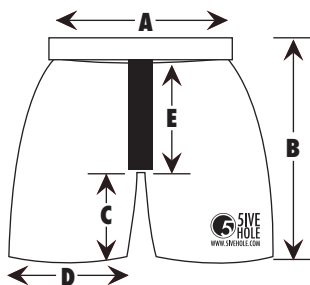

SUBLIMATED SOCKS

SIZING	INCHES	YXL	S	M	L	XL	XXL
A	LENGTH	23	25	27	29	31	33
B	THIGH OPENING	8.5	9	9.5	10.5	11	12
C	ANKLE OPENING	4.25	4.5	5	5.75	6.5	7

CUSTOM INLINE PANTS

SIZING	INCHES	YXS	YS	YM	YL	XS	S	M	L	XL	XXL
A	LENGTH	28	30	32	34	36	38	41	43	45	47
B	WAIST	20-22	22-24	24-26	26-28	28-30	30-32	32-34	34-36	38-40	40-42
C	HIP	30	34	37	40	43	46	50	54	58	62
D	LEG OPENING	14	15	16	18	20	21	23	25	27	29

CUSTOM SHELLS/BREEZERS

SIZING	INCHES	YXS	YS	YM	YL	YXL	S	M	L	XL	XXL
A	WAIST	17.75	18	18	19.5	19	19.5	20.5	21	23	23.5
B	LENGTH	15	16.25	17.5	18	18.25	19.5	20.5	21.5	22.25	23.5
C	INSEAM	9.5	9.5	10	10	10.5	10.5	10.5	10.75	11	11
D	LEG OPENING	10.75	11.5	12	12.5	12.75	12.75	13.5	13.75	14.5	15
E	MIDDLE	13	13.5	14	14.5	14.5	14.5	15.5	16	16	17