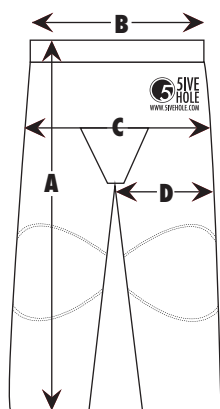

SUBLIMATED SOCKS

SIZING	INCHES	YXL	S	M	L	XL	XXL
A	LENGTH	23	25	27	29	31	33
B	THIGH OPENING	8.5	9	9.5	10.5	11	12
C	ANKLE OPENING	4.25	4.5	5	5.75	6.5	7

CUSTOM INLINE PANTS

SIZING	INCHES	YXS	YS	YM	YL	XS	S	M	L	XL	XXL
A	LENGTH	28	30	32	34	36	38	41	43	45	47
B	WAIST	20-22	22-24	24-26	26-28	28-30	30-32	32-34	34-36	38-40	40-42
C	HIP	30	34	37	40	43	46	50	54	58	62
D	LEG OPENING	14	15	16	18	20	21	23	25	27	29

CUSTOM SHELLS/BREEZERS

SIZING	INCHES	YXS	YS	YM	YL	YXL	S	M	L	XL	XXL
A	WAIST	17.75	18	18	19.5	19	19.5	20.5	21	23	23.5
B	LENGTH	15	16.25	17.5	18	18.25	19.5	20.5	21.5	22.25	23.5
C	INSEAM	9.5	9.5	10	10	10.5	10.5	10.5	10.75	11	11
D	LEG OPENING	10.75	11.5	12	12.5	12.75	12.75	13.5	13.75	14.5	15
E	MIDDLE	13	13.5	14	14.5	14.5	14.5	15.5	16	16	17